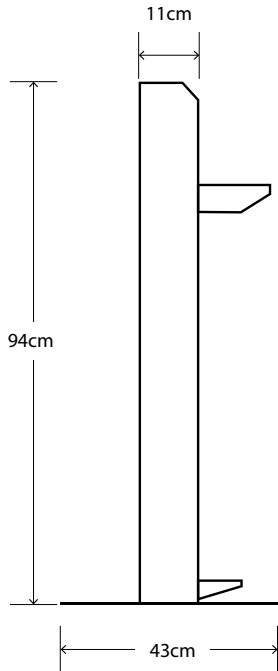

Technical specifications

HYDROALCOHOLIC GEL DISPENSER

The hydroalcoholic gel dispenser provides doses of gel without touching the dispenser thanks to the foot pedal.

Lightweight and compact, manufactured in brushed aluminum. The appearance can be 100% customized with direct printing. Comes pre-assembled with a refillable bottle of gel.

Height : **94 cm**

Width : **11 cm**

Base width : **43 cm**

Material : **Aluminium/composite**

Use : **Indoor/outdoor**

Weight : **4,6 kg**

Universal use : **height-adjustable, any type of bottle with a manual pump system and a long spout can be used.**