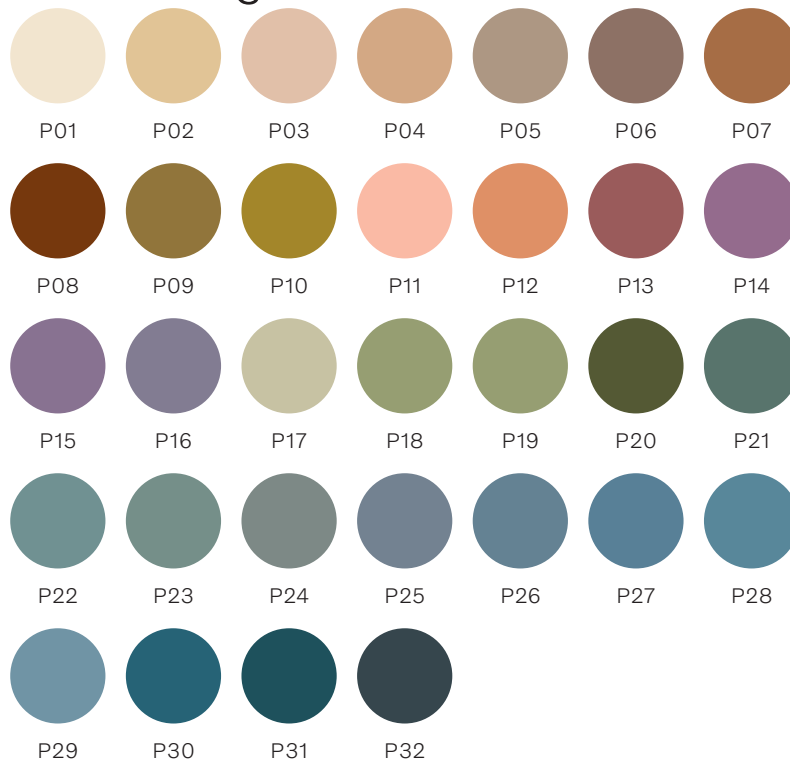

- add your logo on the front
- color-lined opening with the color of the pictogram
- customized color and shape of the waste pictogram.

PREMIUM

This option allows you to completely color the garbage bin in the color of your choice or another decoration (wood, marble, pictures...) from the Naturen customization catalog.

Colors are textured with refined, discreet and repetitive patterns in varnish for a unique and exceptional finish.

This is the highest level of decoration.

Our waste pictograms

Our colors

Intensive range

Pastel range

There may be a slight difference in correspondence depending on the media.

Our textures

WOOD 1

WOOD 2

WOOD 3

WHITE MARBLE

BLACK MARBLE

WOOD 4

BOIS BLANC

WALNUT WOOD

JAPAN

GRASS

WOOD OAK BLACK

BLACK WOOD

BURNT WOOD

BLACK TRIANGLES