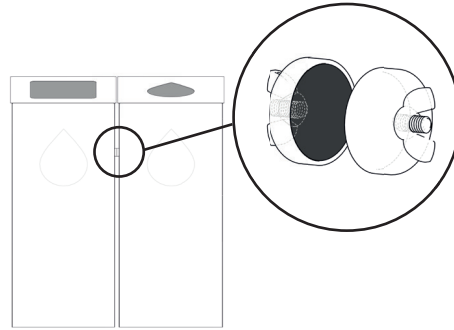

* only for 60L and 110L

Accessories

Inner bin

Bag-holder bin included

Magnets

They connect the waste bins together to create a set.

Optional symbol plates

Increase your sorting description to improve your sorting rate.