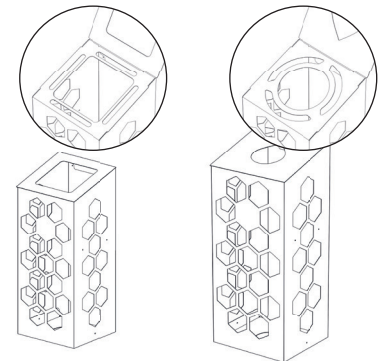

* only for 60L and 110L

Accessories

Inner bin

Bag-holder bin included

Magnets

They connect the waste bins together to create a set.

Optional symbol plates

Increase your sorting description to improve your sorting rate.

Tri Uno lockable

Secure garbage bin for confidential papers with lock*

* only for 60L and 110L

Bottom plate

Tri Uno visible

Only in 60L and 110L

INSTALLATION INSTRUCTIONS

[NATUREN.PRO/NOTICES/
TRI-UNO-EN.PDF](https://naturen.pro/notices/tri-uno-en.pdf)

TRI MULTI COMPACT 100% CUSTOMIZABLE

Technical specifications

Different opening configurations are possible

TRI MULTI 2X60L

Max height : **79 cm**
Min height : **71 cm**
Width : **59,3 cm**
Depth : **31 cm**
Folded depth : **5mm**
Material :
Aluminium/composite
Usage : **Interior**
Weight : **4,5 kg**
Inner bin for bags : **Yes, included**