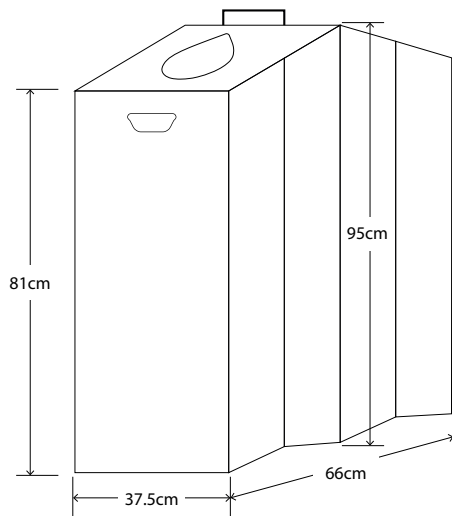

TRI MULTI 3X110L

Max height : **90 cm**
Min height : **81 cm**
Width : **113,5 cm**
Depth : **34,5 cm**
Folded depth : **5mm**
Material :
Aluminium/composite
Usage : **Interior**
Weight : **7 kg**
Inner bin for bags : **Yes, included**

TRI MULTI 5X65L

Max height : **90 cm**
Min height : **81 cm**
Width : **113,5 cm**
Depth : **34,5 cm**
Folded depth : **5mm**
Material :
Aluminium/composite
Usage : **Interior**
Weight : **7 kg**
Inner bin for bags : **Yes, included**

Optional symbol plates

Rectangular symbol plates available for
Tri Multi 2x60L, 2x110L, 3x60L, 4x80L and 5x65L.

TRINOMAD

EVENTS - OUTDOOR
100% CUSTOMIZABLE

Technical specifications

TRINOMAD 2X110L

- Height folded : **122 cm**
- Width folded : **37,5 cm**
- Depth folded : **3 cm**
- Height unfolded : **95 cm**
- Width unfolded : **37,5 cm**
- Depth unfolded : **66 cm**
- Material : **Aluminium/composite**
- Use : **Indoor/outdoor**
- Weight : **5 kg**
- Garbage bag holde : **Yes**
- Accessories included : **ballast bag, transport bag, security key**

Height : **94 cm**

Width : **11 cm**

Base width : **43 cm**

Material : **Aluminium/composite**

Use : **Indoor/outdoor**

Weight : **4,6 kg**

Universal use : **height-adjustable, any type of bottle with a manual pump system and a long spout can be used.**