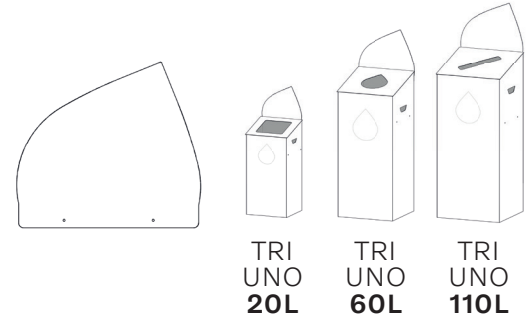

* only for 60L and 110L

Accessories

Inner bin

Bag-holder bin included

Magnets

They connect the waste bins together to create a set.

Optional symbol plates

Increase your sorting description to improve your sorting rate.